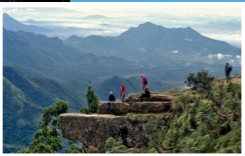

- 📍 CHETTIYAR PARK
- 📍 KURINJI TEMPLE
- 📍 JAIN TEMPLE

- 📍 SHENBAGANUR MUSEUM
- 📍 SILVER CASCADE FALLS
- 📍 RAT TAIL FALLS

VILLAGE TRIP

9.00 AM TO 5.00 PM

- 📍 **PINE FOREST**
- 📍 **GUNDAR FALLS (NEPTUNE FALLS)**
- 📍 **POOMBARAI VILLAGE VIEW**
- 📍 **PALANI VIEW**
- 📍 **MAHALAKSHMI TEMPLE**
- 📍 **MANNAVANUR SHEEP FARM**
- 📍 **MANNAVANUR SHOOTING SPOT**
- 📍 **MANNAVANUR RABBIT FARM**
- 📍 **MANNAVANUR LAKE**
- 📍 **MANNAVANUR PARISAL**

FOREST TRIP

9.00 AM TO 5.00 PM

- 📍 **PINE FOREST**
- 📍 **ECHO PARK**
- 📍 **SILENT VALEY VIEW**
- 📍 **FIRE TOWER**
- 📍 **MATHIKETTAN CHOLAI VIEW**
- 📍 **CAPS FLY VALLEY**
- 📍 **BERIJAM LAKE VIEW**
- 📍 **BERIJAM LAKE**

TREKKING

9.00 AM TO 5.00 PM

- 📍 **DOLPHINE NOSE**
- 📍 **BEAR CHOLA FALLS**
- 📍 **NEPTUNE FALLS**
- 📍 **LION CAVE**
- 📍 **MOUNTAIN BEAUTY**
- 📍 **ECHO POINT**
- 📍 **DIFFERENCE ROCK**

AROUND THE LAKE

9.00 AM TO 8.00 PM

- 📍 **HORSE RIDING**
- 📍 **BOAT HOUSE**
- 📍 **CYCLING**
- 📍 **7D CINEMA**
- 📍 **SCATING**
- 📍 **KIDS BOAT**
- 📍 **CHILDREN'S PARK**
- 📍 **DASHING CARS**
- 📍 **BALOON SHOOTING**
- 📍 **TIBETIAN'S MARKET**