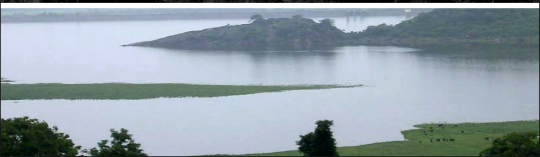

- 📍 CHETTIYAR PARK
- 📍 KURINJI TEMPLE
- 📍 JAIN TEMPLE

- 📍 SHENBAGANUR MUSEUM
- 📍 SILVER CASCADE FALLS
- 📍 RAT TAIL FALLS

VILLAGE TRIP

9.00 AM TO 5.00 PM

- 📍 **PINE FOREST**
- 📍 **GUNDAR FALLS (NEPTUNE FALLS)**
- 📍 **POOMBARAI VILLAGE VIEW**
- 📍 **PALANI VIEW**
- 📍 **MAHALAKSHMI TEMPLE**
- 📍 **MANNAVANUR SHEEP FARM**
- 📍 **MANNAVANUR SHOOTING SPOT**
- 📍 **MANNAVANUR RABBIT FARM**
- 📍 **MANNAVANUR LAKE**
- 📍 **MANNAVANUR PARISAL**

FOREST TRIP

9.00 AM TO 5.00 PM

- 📍 **PINE FOREST**
- 📍 **ECHO PARK**
- 📍 **SILENT VALEY VIEW**
- 📍 **FIRE TOWER**
- 📍 **MATHIKETTAN CHOLAI VIEW**
- 📍 **CAPS FLY VALLEY**
- 📍 **BERIJAM LAKE VIEW**
- 📍 **BERIJAM LAKE**