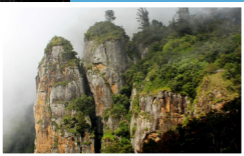

TREKKING

9.00 AM TO 5.00 PM

- 📍 **DOLPHINE NOSE**
- 📍 **BEAR CHOLA FALLS**
- 📍 **NEPTUNE FALLS**
- 📍 **LION CAVE**
- 📍 **MOUNTAIN BEAUTY**
- 📍 **ECHO POINT**
- 📍 **DIFFERENCE ROCK**

AROUND THE LAKE

9.00 AM TO 8.00 PM

- 📍 **HORSE RIDING**
- 📍 **BOAT HOUSE**
- 📍 **CYCLING**
- 📍 **7D CINEMA**
- 📍 **SCATING**
- 📍 **KIDS BOAT**
- 📍 **CHILDREN'S PARK**
- 📍 **DASHING CARS**
- 📍 **BALOON SHOOTING**
- 📍 **TIBETIAN'S MARKET**