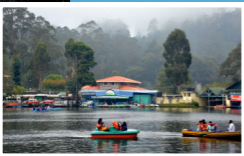

FOREST TRIP

9.00 AM TO 5.00 PM

- 📍 **PINE FOREST**
- 📍 **ECHO PARK**
- 📍 **SILENT VALEY VIEW**
- 📍 **FIRE TOWER**
- 📍 **MATHIKETTAN CHOLAI VIEW**
- 📍 **CAPS FLY VALLEY**
- 📍 **BERIJAM LAKE VIEW**
- 📍 **BERIJAM LAKE**

TREKKING

9.00 AM TO 5.00 PM

- 📍 **DOLPHINE NOSE**
- 📍 **BEAR CHOLA FALLS**
- 📍 **NEPTUNE FALLS**
- 📍 **LION CAVE**
- 📍 **MOUNTAIN BEAUTY**
- 📍 **ECHO POINT**
- 📍 **DIFFERENCE ROCK**

AROUND THE LAKE

9.00 AM TO 8.00 PM

- 📍 **HORSE RIDING**
- 📍 **BOAT HOUSE**
- 📍 **CYCLING**
- 📍 **7D CINEMA**
- 📍 **SCATING**
- 📍 **KIDS BOAT**
- 📍 **CHILDREN'S PARK**
- 📍 **DASHING CARS**
- 📍 **BALOON SHOOTING**
- 📍 **TIBETIAN'S MARKET**