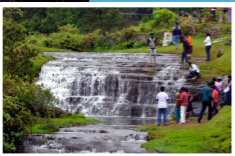

REGULAR TRIP

9.00 AM TO 5.00 PM

- 📍 FAIRY FALLS
- 📍 500 YEARS TREE
- 📍 PAMBAR FALLS
- 📍 VATTAKANAL FALLS
- 📍 LA SALETH CHURCH

- 📍 CHETTIYAR PARK
- 📍 KURINJI TEMPLE
- 📍 JAIN TEMPLE

- 📍 SHENBAGANUR MUSEUM
- 📍 SILVER CASCADE FALLS
- 📍 RAT TAIL FALLS