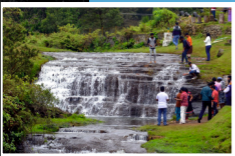

- 📍 CHETTIYAR PARK
- 📍 KURINJI TEMPLE
- 📍 JAIN TEMPLE

- 📍 SHENBAGANUR MUSEUM
- 📍 SILVER CASCADE FALLS
- 📍 RAT TAIL FALLS

VILLAGE TRIP

9.00 AM TO 5.00 PM

- 📍 **PINE FOREST**
- 📍 **GUNDAR FALLS (NEPTUNE FALLS)**
- 📍 **POOMBARAI VILLAGE VIEW**
- 📍 **PALANI VIEW**
- 📍 **MAHALAKSHMI TEMPLE**
- 📍 **MANNAVANUR SHEEP FARM**
- 📍 **MANNAVANUR SHOOTING SPOT**
- 📍 **MANNAVANUR RABBIT FARM**
- 📍 **MANNAVANUR LAKE**
- 📍 **MANNAVANUR PARISAL**

FOREST TRIP

9.00 AM TO 5.00 PM

- 📍 **PINE FOREST**
- 📍 **ECHO PARK**
- 📍 **SILENT VALEY VIEW**
- 📍 **FIRE TOWER**
- 📍 **MATHIKETTAN CHOLAI VIEW**
- 📍 **CAPS FLY VALLEY**
- 📍 **BERIJAM LAKE VIEW**
- 📍 **BERIJAM LAKE**

TREKKING

9.00 AM TO 5.00 PM

- 📍 **DOLPHINE NOSE**
- 📍 **BEAR CHOLA FALLS**
- 📍 **NEPTUNE FALLS**
- 📍 **LION CAVE**
- 📍 **MOUNTAIN BEAUTY**
- 📍 **ECHO POINT**
- 📍 **DIFFERENCE ROCK**

AROUND THE LAKE

9.00 AM TO 8.00 PM

- 📍 **HORSE RIDING**
- 📍 **BOAT HOUSE**
- 📍 **CYCLING**
- 📍 **7D CINEMA**
- 📍 **SCATING**
- 📍 **KIDS BOAT**
- 📍 **CHILDREN'S PARK**
- 📍 **DASHING CARS**
- 📍 **BALOON SHOOTING**
- 📍 **TIBETIAN'S MARKET**